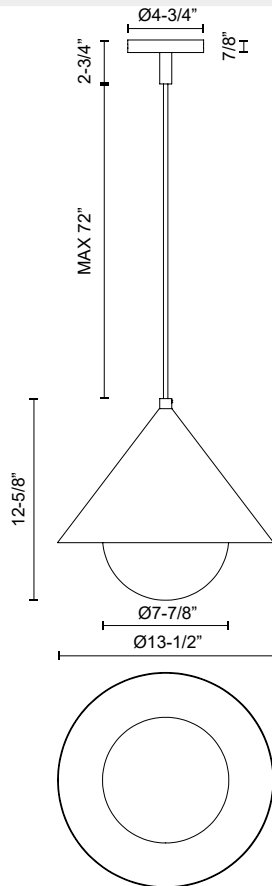

alora mood

P. 1.855.855.8926

CANADA: 19054 28TH Avenue Surrey - BC V3Z 6M3

USA: 3035 E. Lone Mountain Rd - Las Vegas, NV, 89081

REMY PD485214

FIXTURE DIMENSIONS	D13-1/2" x H12-5/8"
GLASS DETAILS	Matte Opal Glass
LAMP TYPE	E26
WATTAGE	1 x 60W
MAX WATTAGE	60W
BULB QTY	1
BULBS INCLUDED	No
VOLTAGE	120V
MATERIAL	Steel
WIRE LENGTH	72" Max
MINIMUM HANG HEIGHT	18"
SLOPED CEILING ADAPTABLE	Yes
LOCATION	Dry
CANOPY DIMENSIONS	D4-3/4" x H7/8"
BRAND	Alora Mood

[D - Diameter, L - Length, W - Width, H - Height, E - Extension]

AVAILABLE FINISHES:

PD485214BGOP
Brushed
Gold/Opal Glass

PD485214WHOP
White/Opal Glass

PD485214MBOP
Matte Black/Opal
Glass

*For complete warranty terms, please visit: www.aloralighting.com/warranty